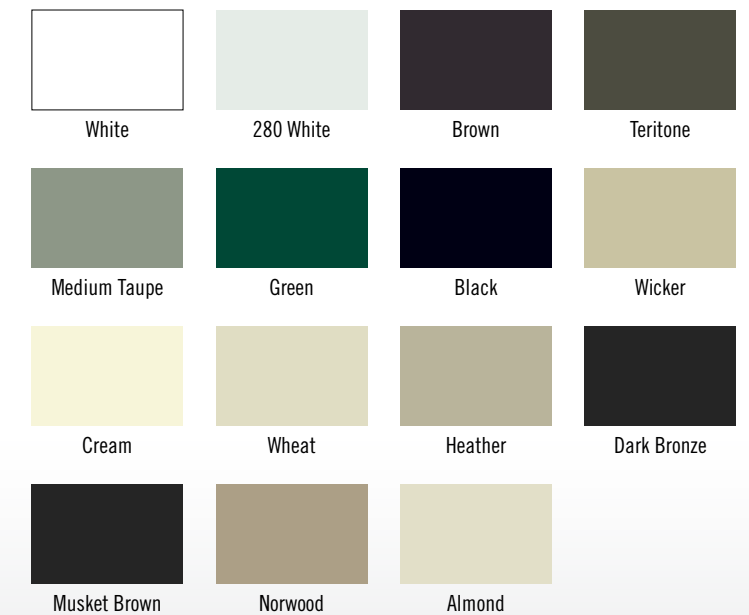

KLAUER SELECT ALUMINUM

The Klauer Select Aluminum Series is formulated with a high-durability resin for resistance to chalking and fading as well as exceptional resistance to sun, rain and other natural elements. These polyester paint systems are scratch and stain resistant, providing homeowners with years of maintenance-free performance.